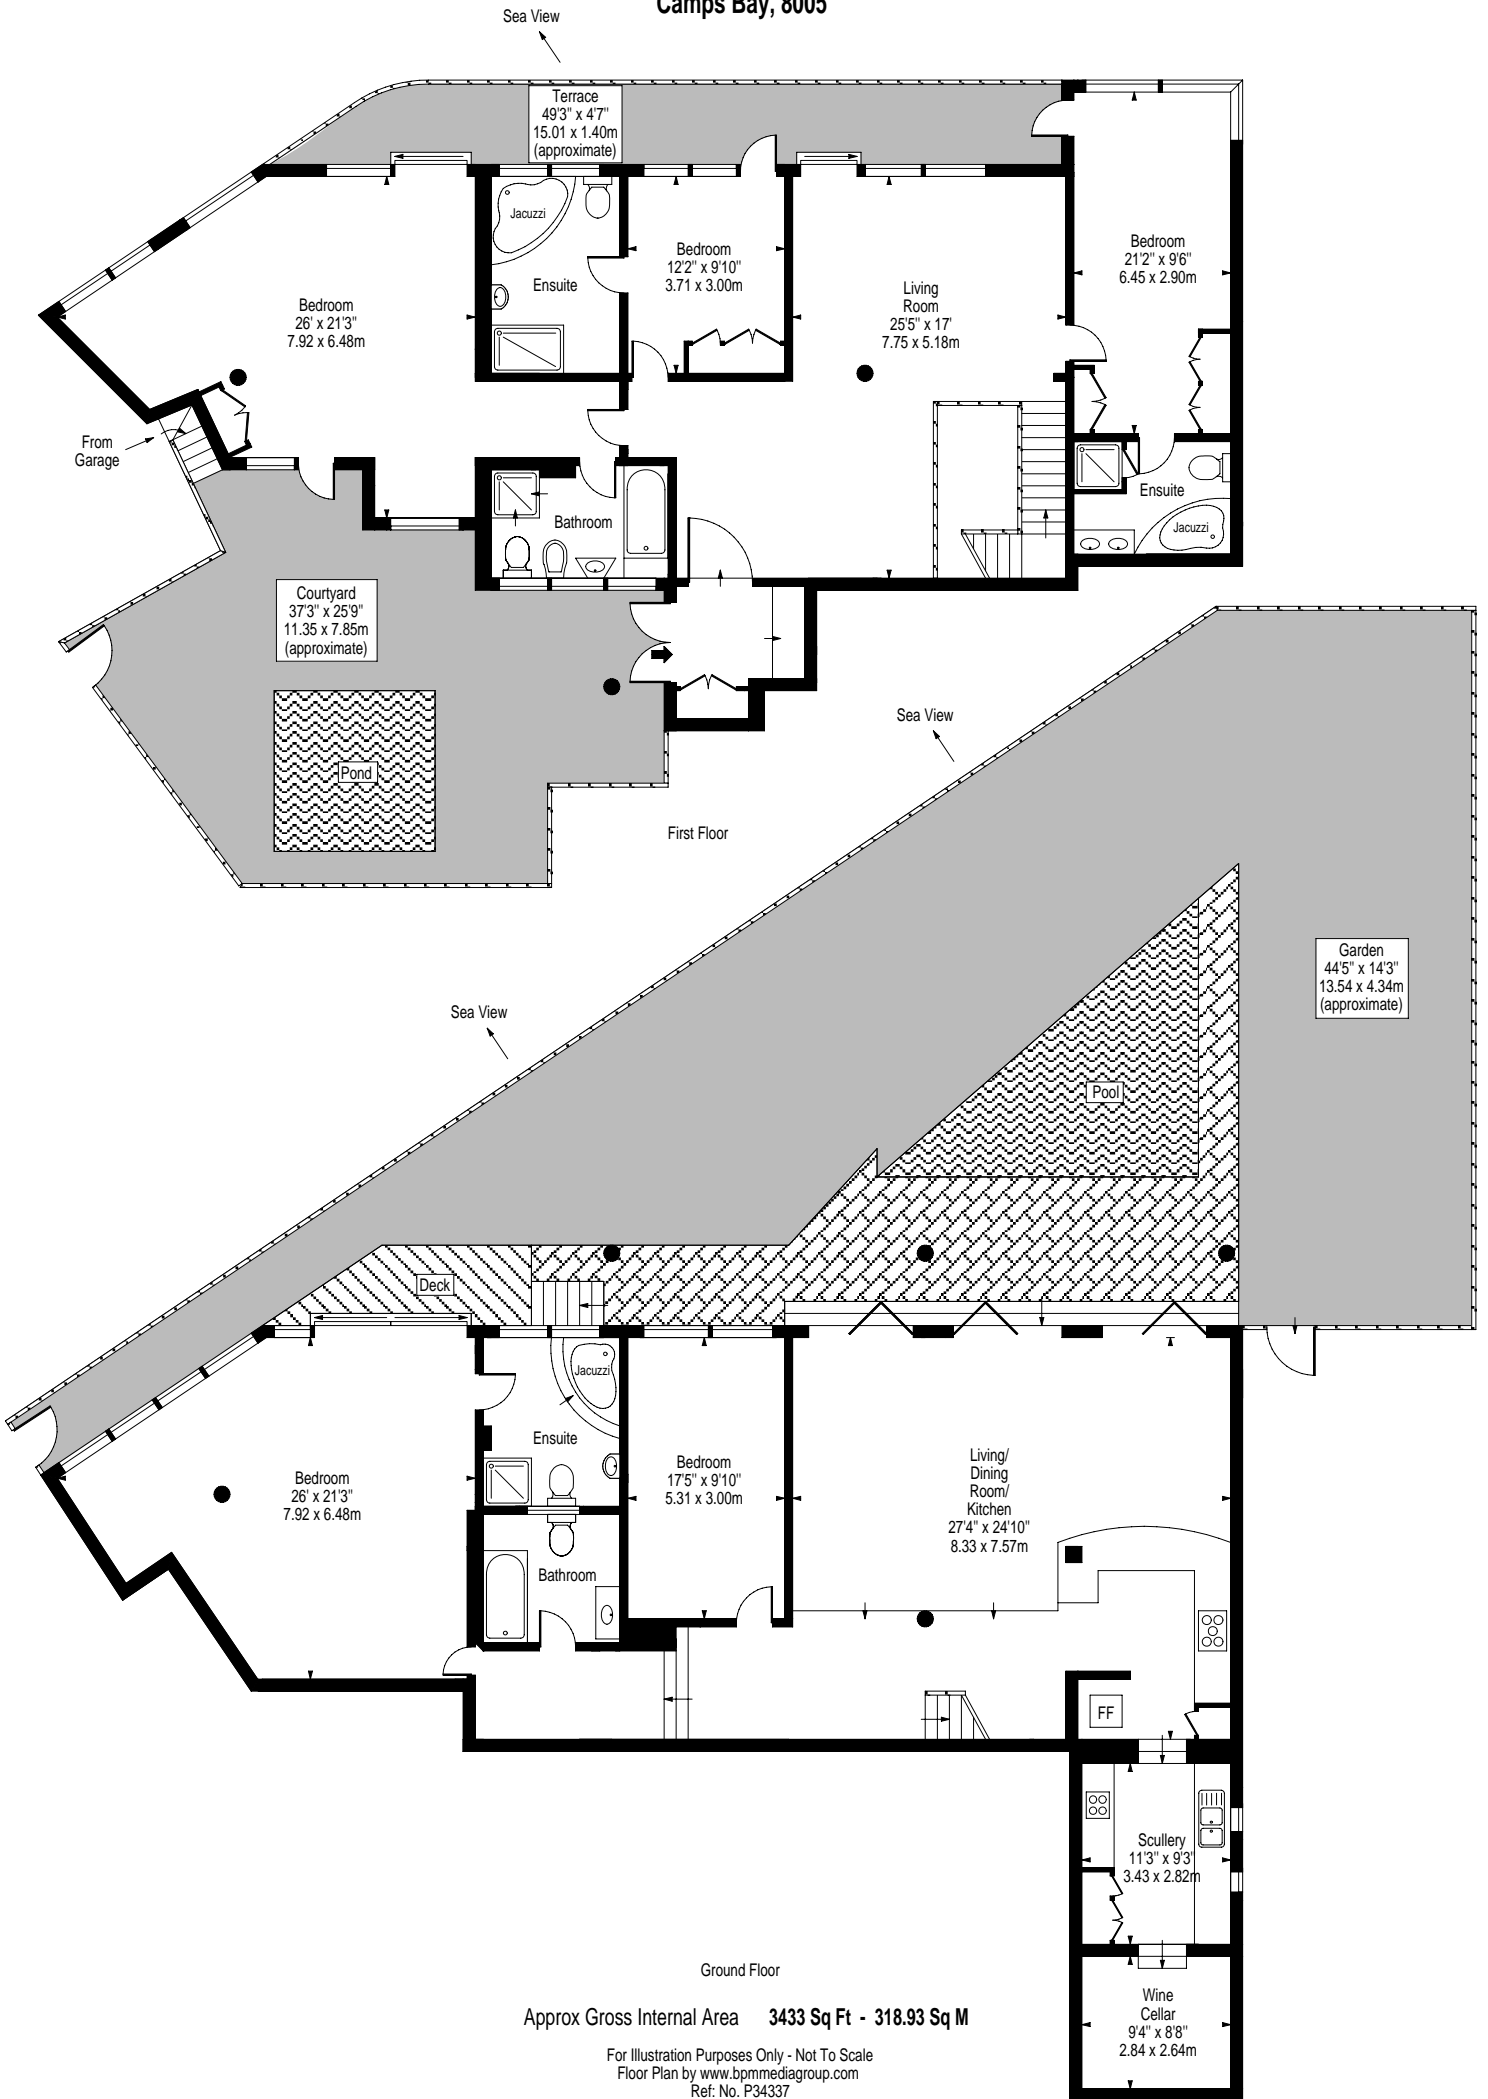

1 Houghton Road,
Camps Bay, 8005

Approx Gross Internal Area 3433 Sq Ft - 318.93 Sq M

For Illustration Purposes Only - Not To Scale
Floor Plan by www.bpmmediagroup.com
Ref. No. P34337